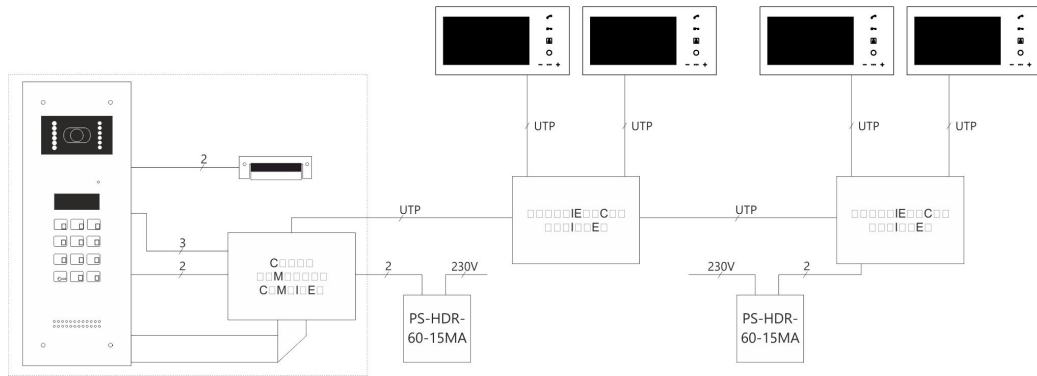

PS-HDR-60-15MA DC power supply

DC power supply unit with DIN rail mounting option. Power supply dedicated for ACO products, for video and audio systems: CDNP, INSPIRO+, Familio/COMO (P/PV/PRO), as well as for systems where active (powered) audio receivers are used, such as INS-720MR, UP800.

Index	PS-HDR-60-15MA
Device type	DC power supply (AC/DC)
Dimensions (mm)	3 DIN modules
Mounting	DIN rail
Current	max. 4A
Power	max. 60W
Voltage	Input: 100-240VAC, 1.8A, 50/60Hz Output: 15VDC, 4A
Outputs	4 x screw connections: - 15V DC connection: +V, +V, +V, -V, -V, -V
Inputs	3 x screw connections: - connection 100-240V AC: L, N
Attributes	dedicated to systems: - video/audio: CDNP, INSPIRO+, Familio/COMO (P/PV/PRO) - with receivers with required additional power supply (active), e.g. INS-UP720MR, UP800 • universal • LED indicating power supply • Compatible with all ACO systems • Adjustable output voltage: 13.5V - 18V

Schema

Dimensions